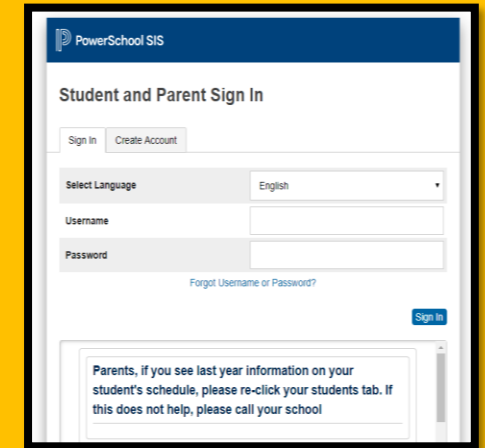

Step 3 - Click on the “My Schedule”

Step 4 – Then you can choose to view it by “Week View” or “Matrix View”

IMPORTANT NOTE: Parents, if you see last year information on your student's schedule, please re-click your students tab. If this does not help, please call your school